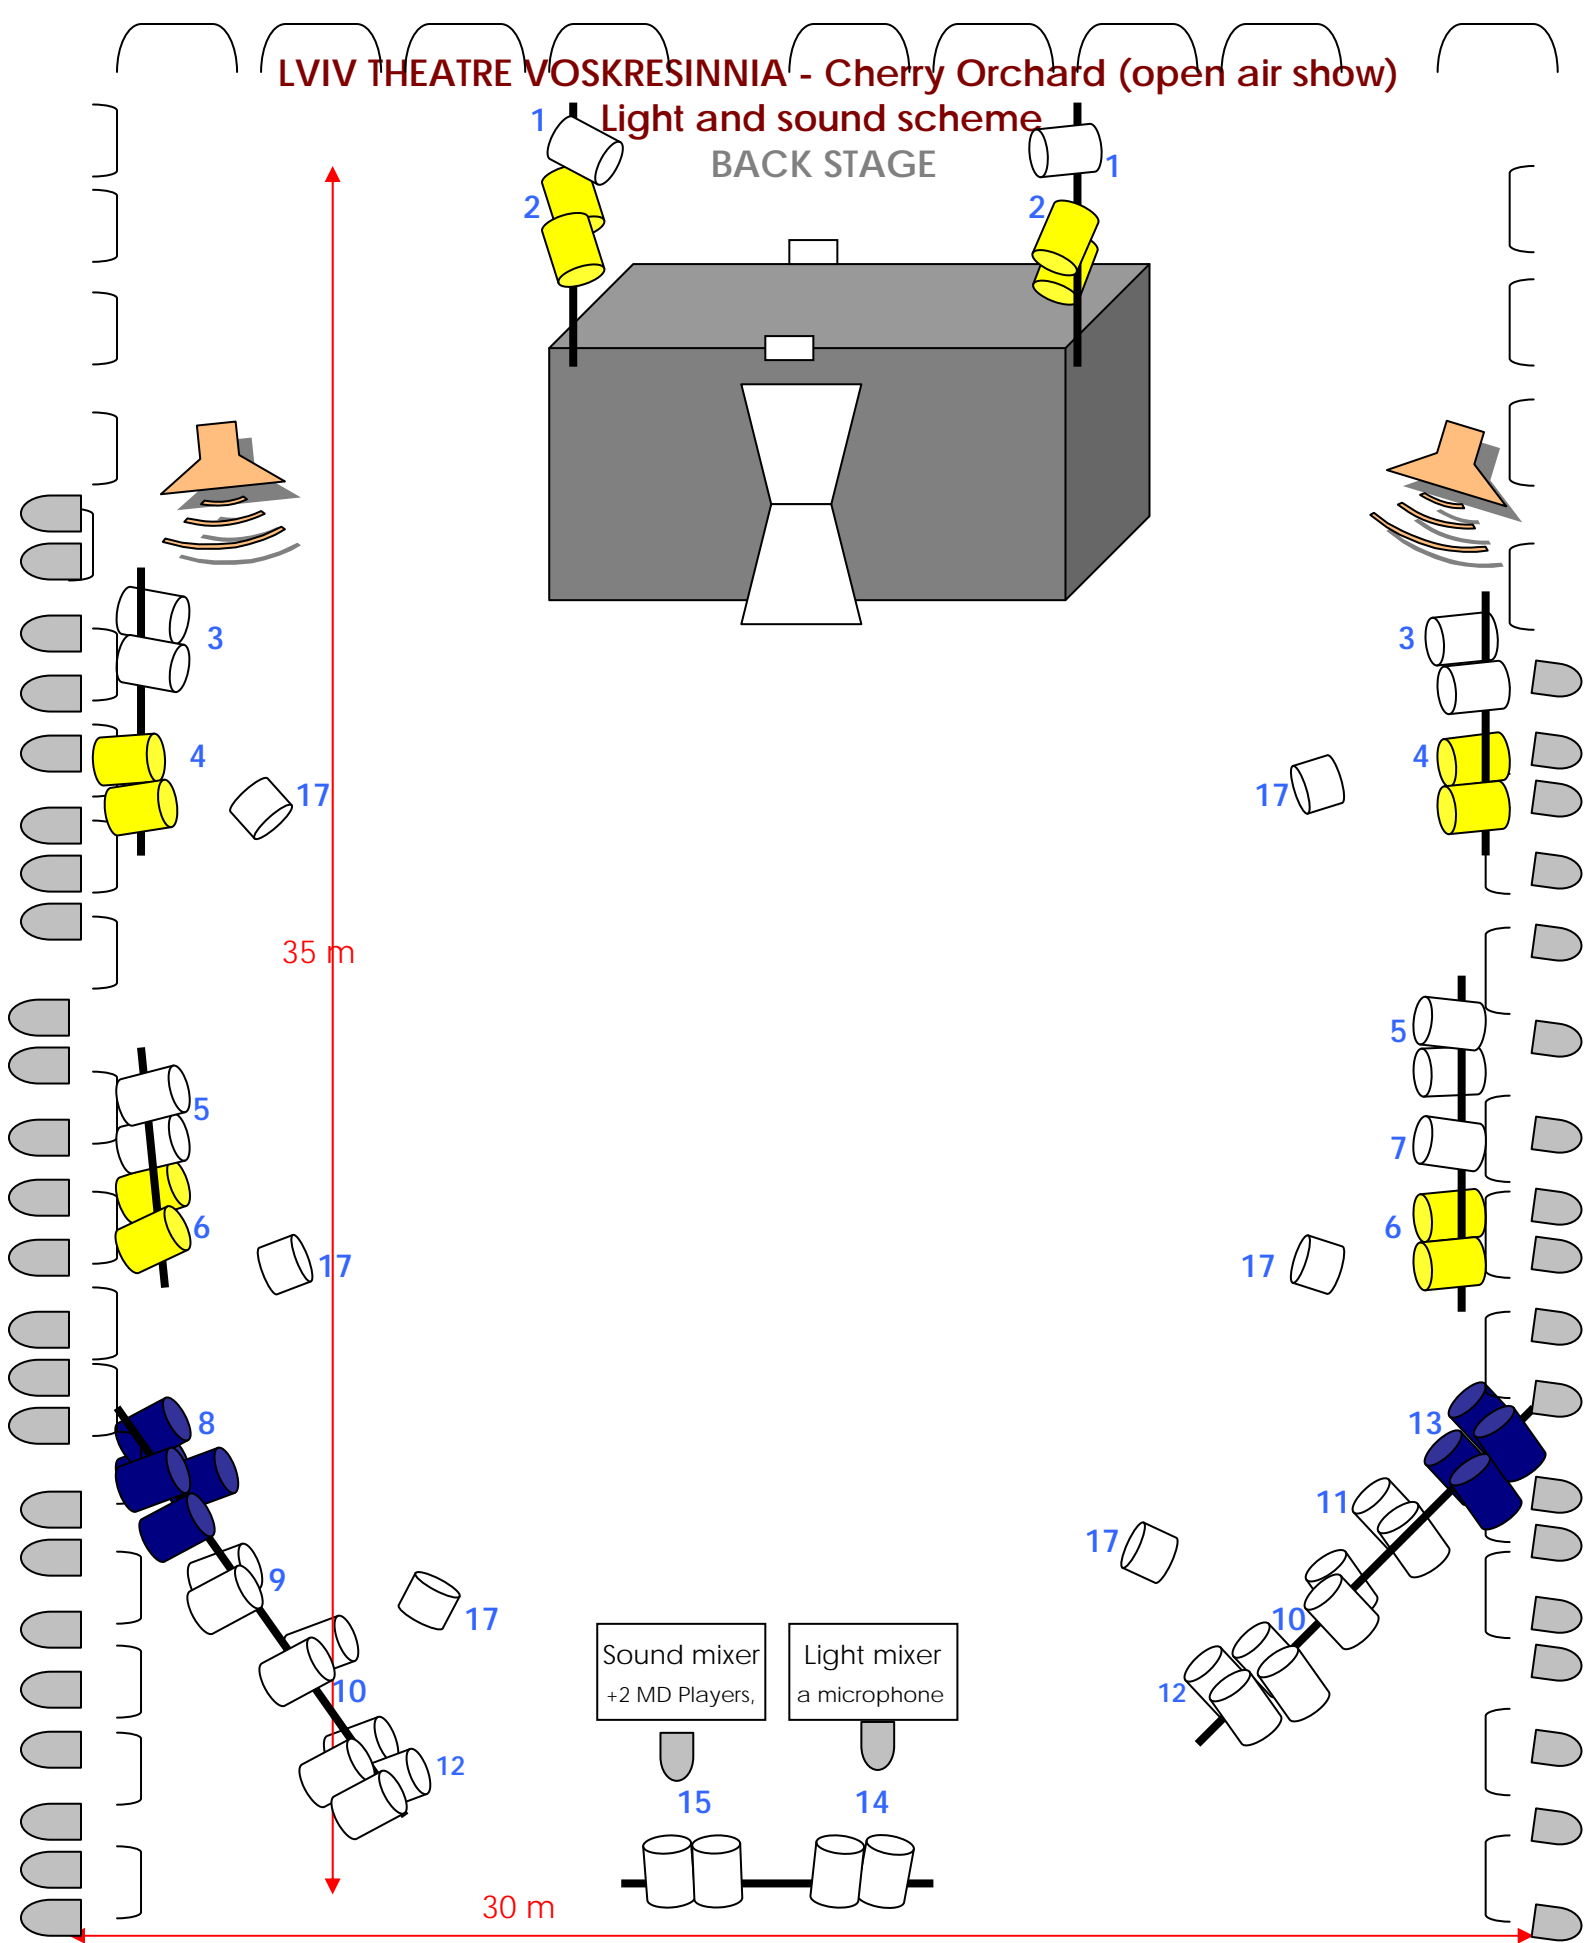

LVIV THEATRE VOSKRESINNIA - Cherry Orchard (open air show)

Light and sound scheme

BACK STAGE

KEY:

-  Par 64 (with filters: yellow, red, blue, violet) with stands
-  Par 64 (on the ground)
-  loud speakers (4kW per a side)
-  Fill Light (500- 1000W)
-  a seat for audience
-  - a barrier

1.. 17- line