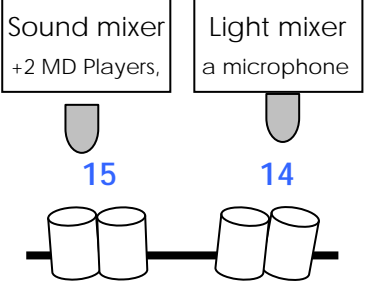

LVIV THEATRE VOSKRESINNIA - Cherry Orchard (open air show)

Light and sound scheme

BACK STAGE

KEY:

-  Par 64 (with filters: yellow, red, blue, violet) with stands
-  Par 64 (on the ground)
-  loud speakers (4kW per a side)
-  Fill Light (500- 1000W)
-  a seat for audience
-  - a barrier

1.. 17- line